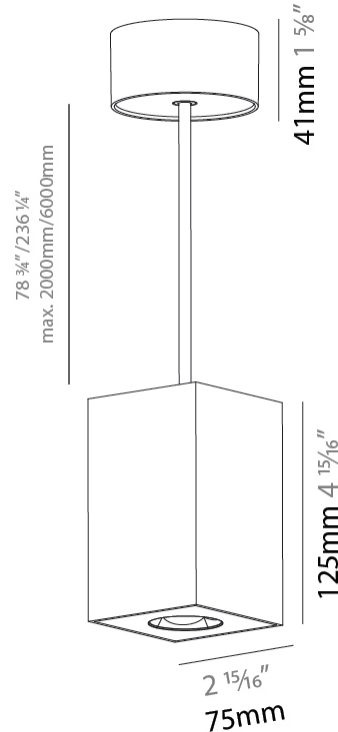

GENERAL

Series: Oiko Pro Square
Brand: Prolicht
Division: Architectural
Mounting Type: Suspension
Mounting Location: Ceiling
Subcategory: Pendant

PHYSICAL

Shape: Square
Length (mm): 75
Length (in): 2 ¹⁵/₁₆
Width (mm): 75
Width (in): 2 ¹⁵/₁₆
Height (mm): 125
Height (in): 4 ¹⁵/₁₆
Light Distribution: Direct
Weight (kg): 0.769

Fixture Finish: SSR / BKV / CWI / CRY / HAB / UFT / ITA / RUA / FTG / MYG / LOD / PUS / FRO / FUP / KIA / POP / BLS / SPG / MEY / GOH / GUM / CHC / COM / ABZ / JAG / OBR / MOS / ROR

Fixture Material: Metal
Cable Details: 2,000mm / 6,000mm Cable - Options : Transparent, Black, White, Red, Orange

ELECTRICAL

Lamp Type: LED (Zhaga Standard)
Input Wattage (W): 12.9
Dimming: Tri-Mode (Non-Dimming and Phase Dimming (120Vac only) and 0-10V Dimming)
Driver Included: No
Driver Location: Remote
Driver Type: Constant Current - Universal
Driver Class: Class 2
Input Voltage (V): 120 - 277
Constant Current (MA): 350

LED

Color Temperature (°K): 2700 / 3000 / 3500 / 4000
Max. Delivered Lumen (lm): 1377 / 1372 / 1438 / 1451
Nominal Lumen (lm): 1473 / 1468 / 1538 / 1552
CRI: >90 CRI
Lamp Life (hrs): 50000

OPTICAL

Reflector°: 60
Adjustability: Fixed

RATINGS AND CERTIFICATIONS

Certified By: Certified for North American Standards
IP rating: IP20